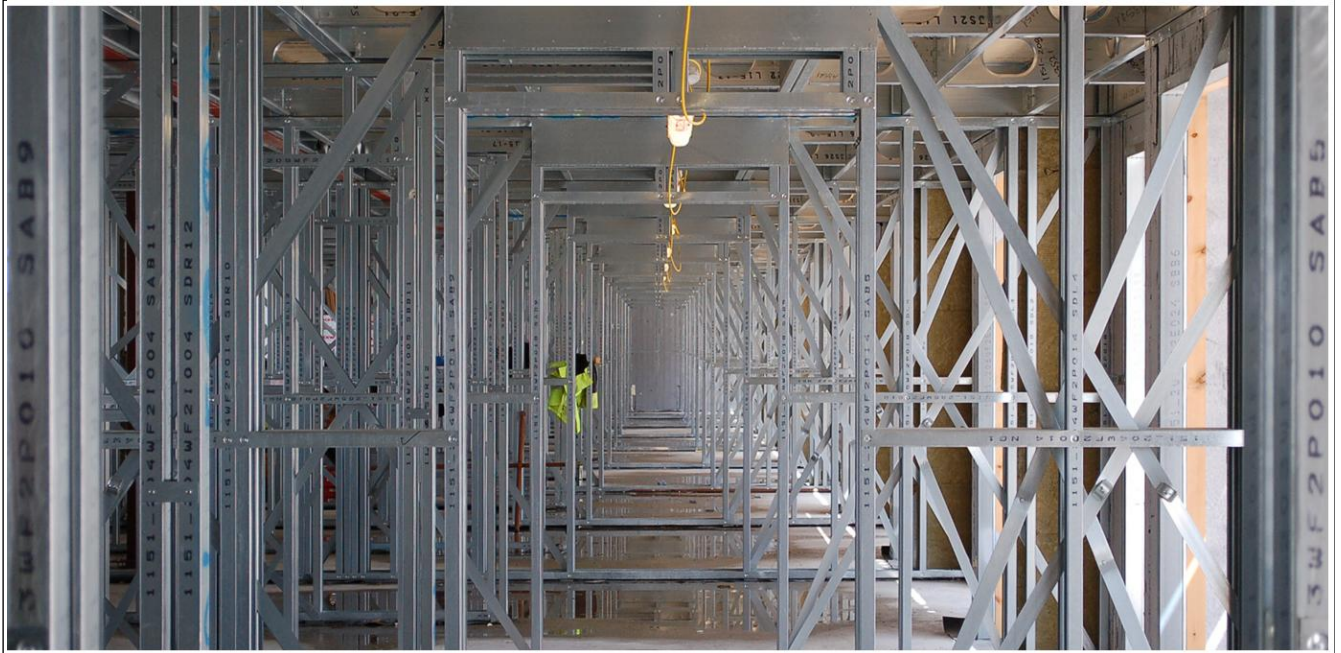

## ABOUT MULTITECH

Multitech Site Services provide exceptional temporary electrics to the UK construction industry with a permanent commitment to clients. Our Wellingborough office enables us to provide temporary site services to clients throughout the Midlands.